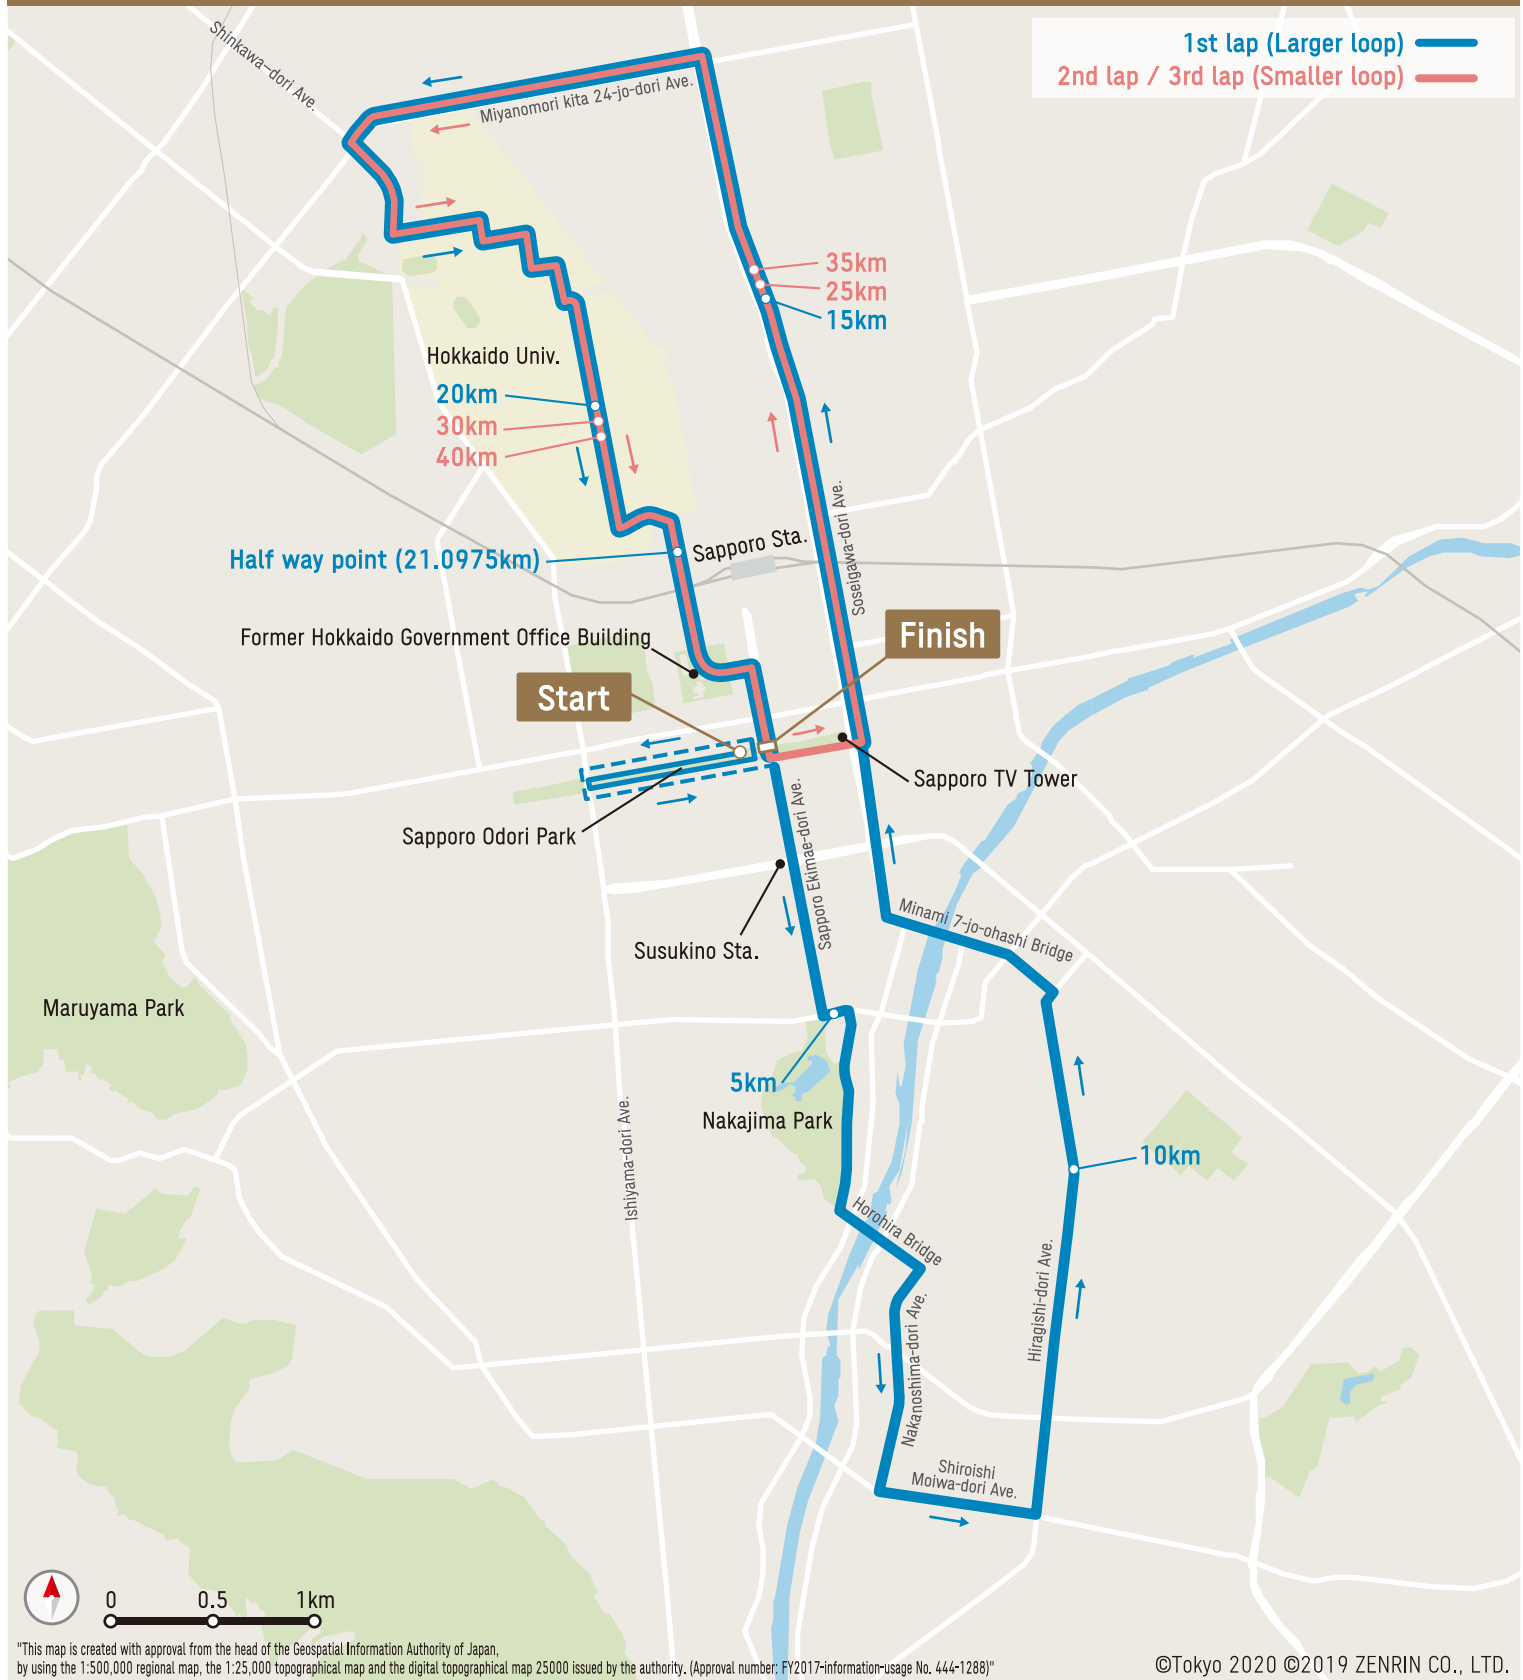

Marathon (Men / Women)

Olympic Games Tokyo 2020

Course elevation view